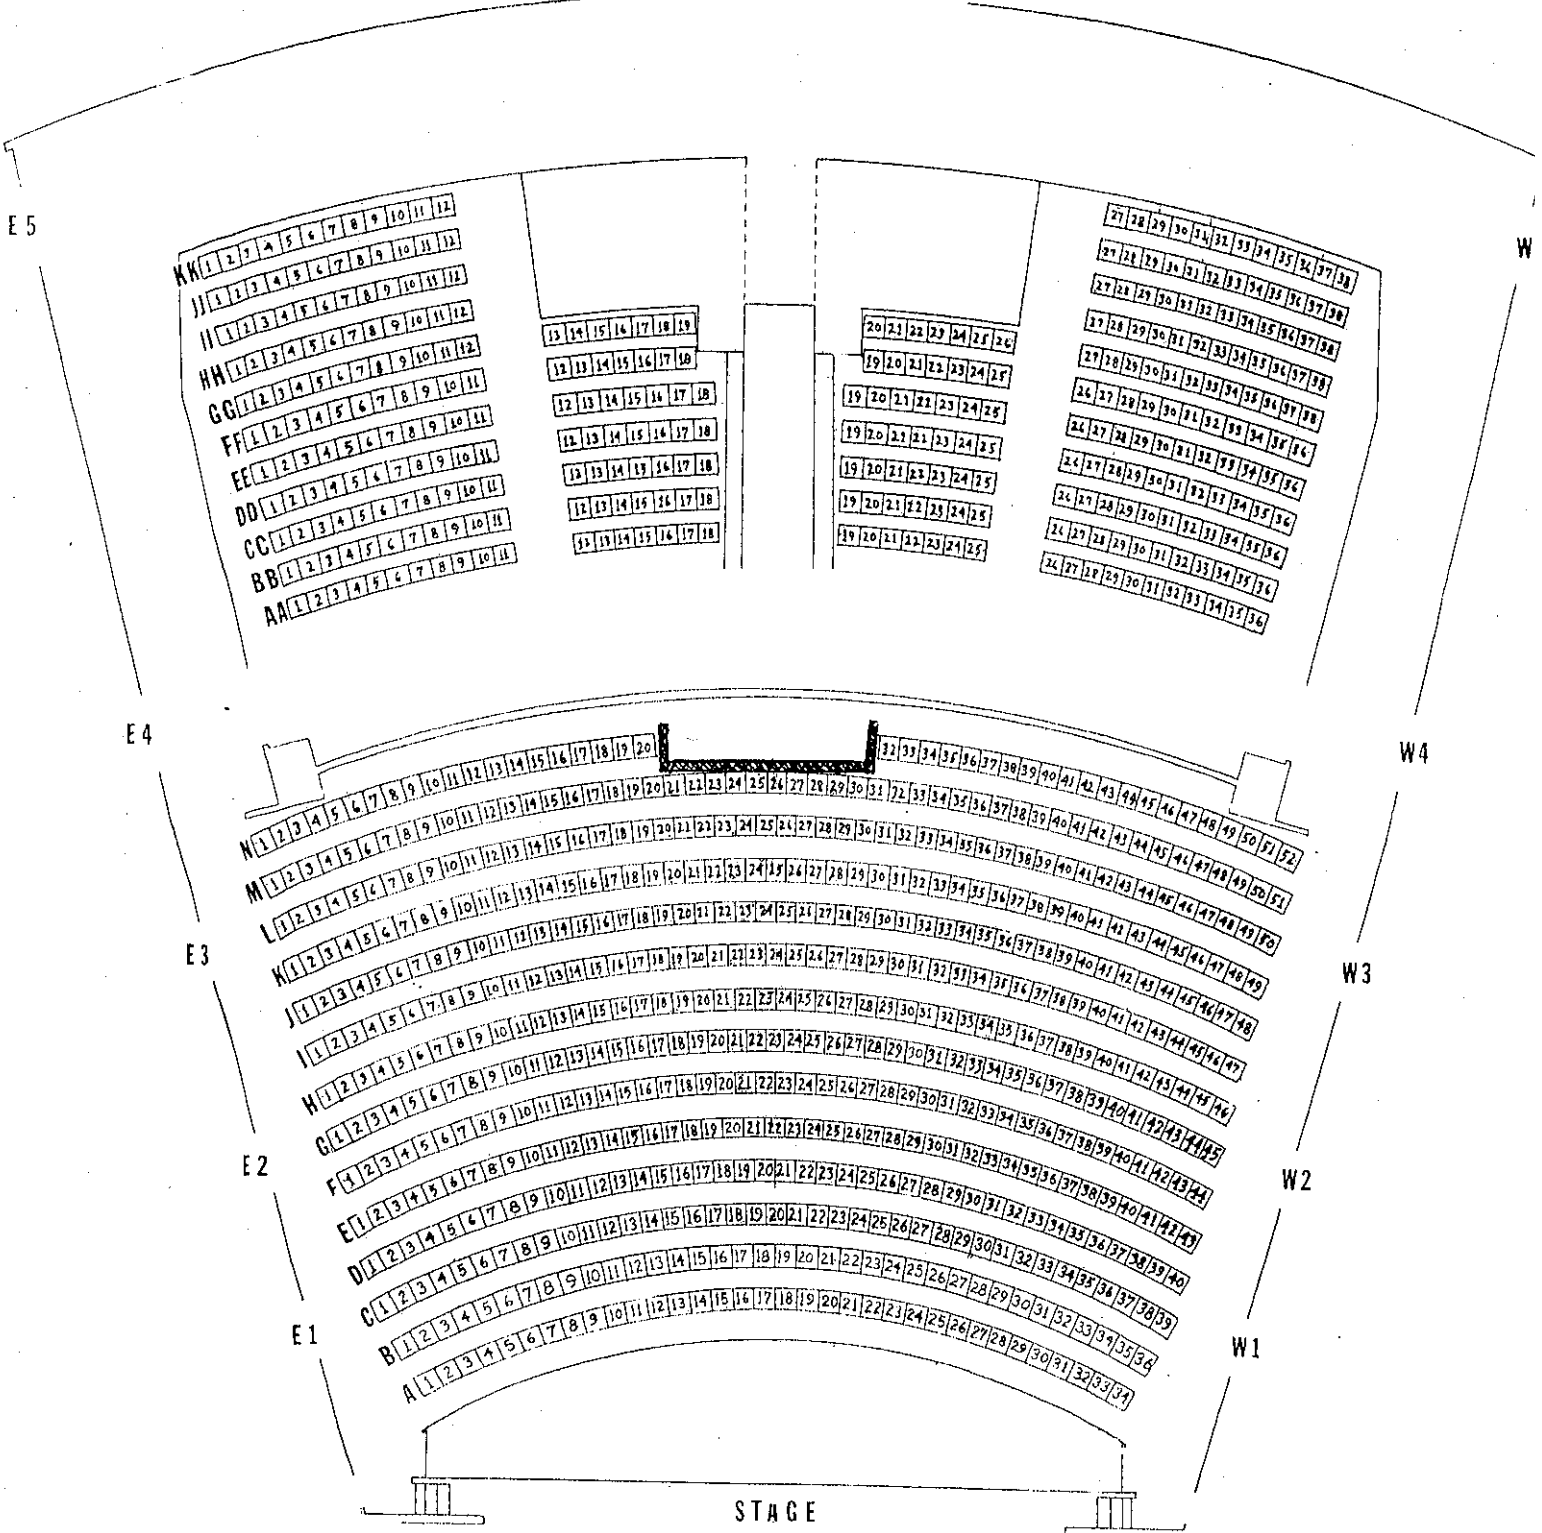

ROSEMEAD HIGH SCHOOL AUDITORIUM

FRONT DOORS

ROSEMEAD H. S. AUDITORIUM

FRONT 24'
elec. TRAIL
@ 18'