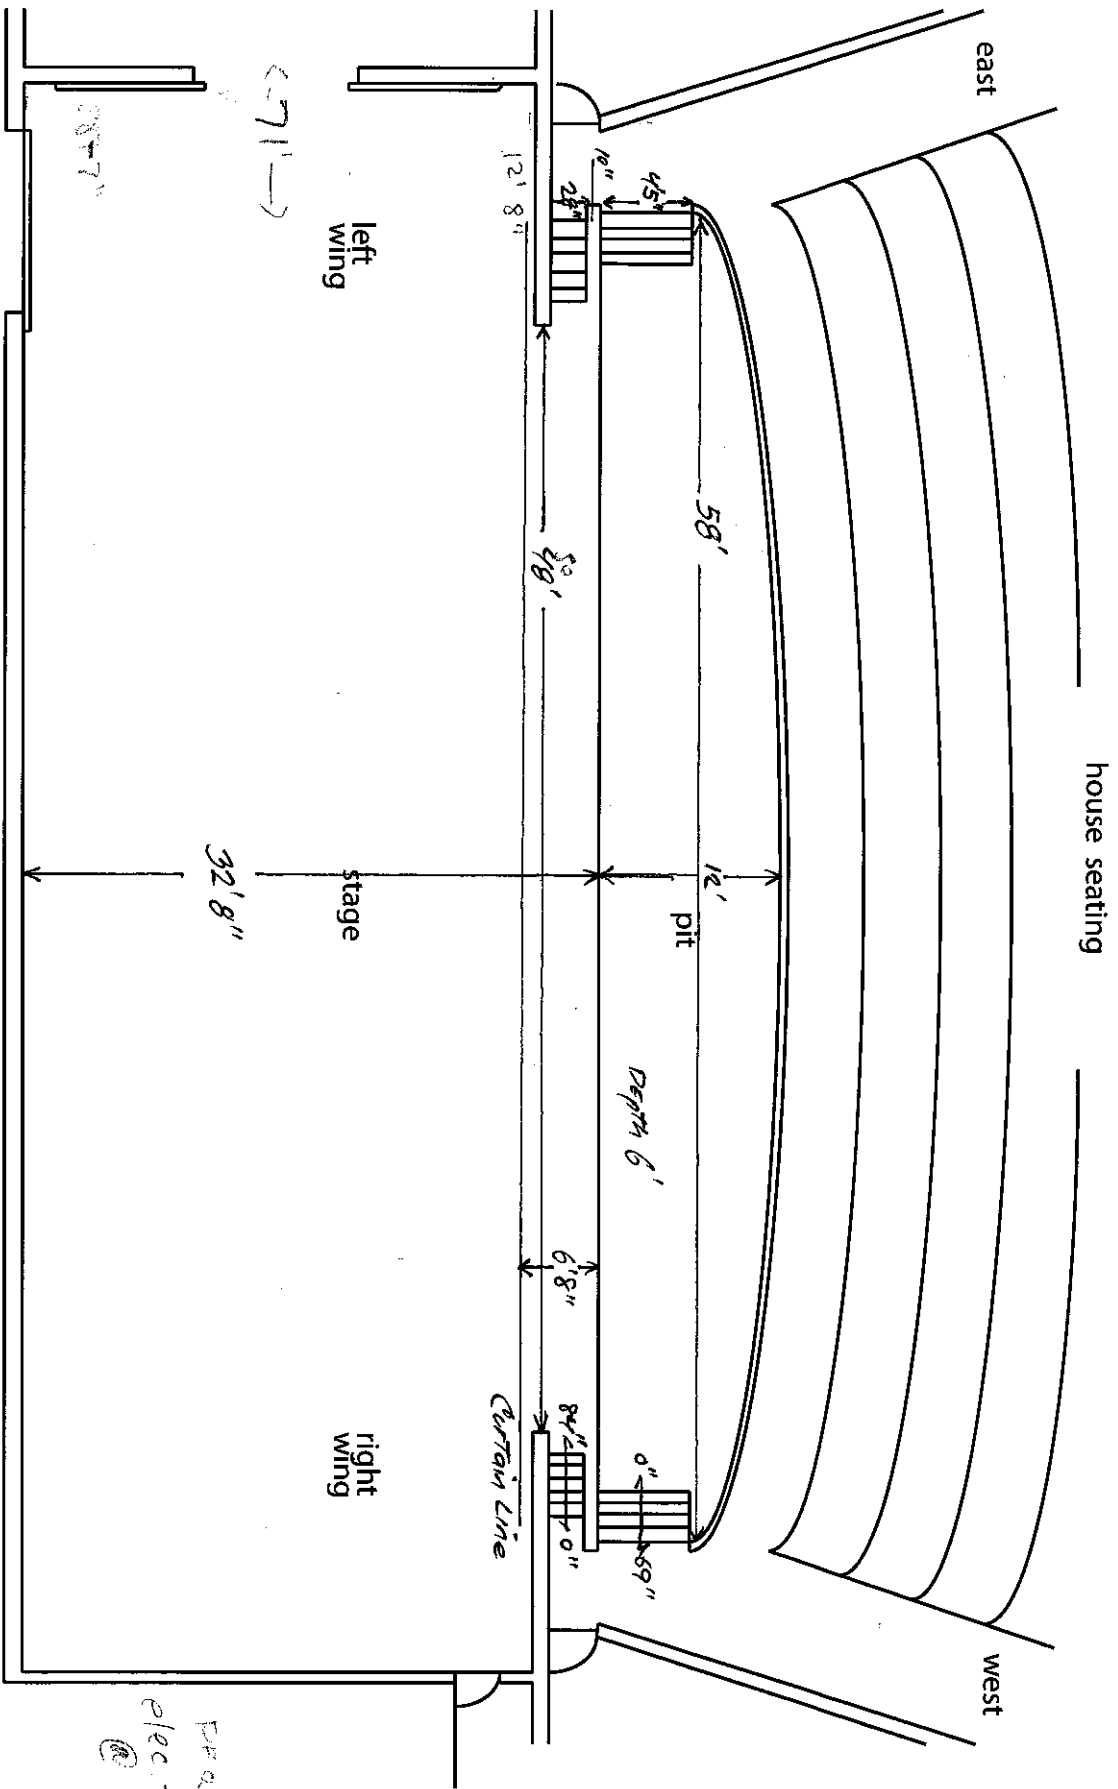

ROSEMEAD HIGH SCHOOL AUDITORIUM

FRONT DOORS

ROSEMEAD H. S. AUDITORIUM

FRONT 24'
elec. TRAIL
@ 18'