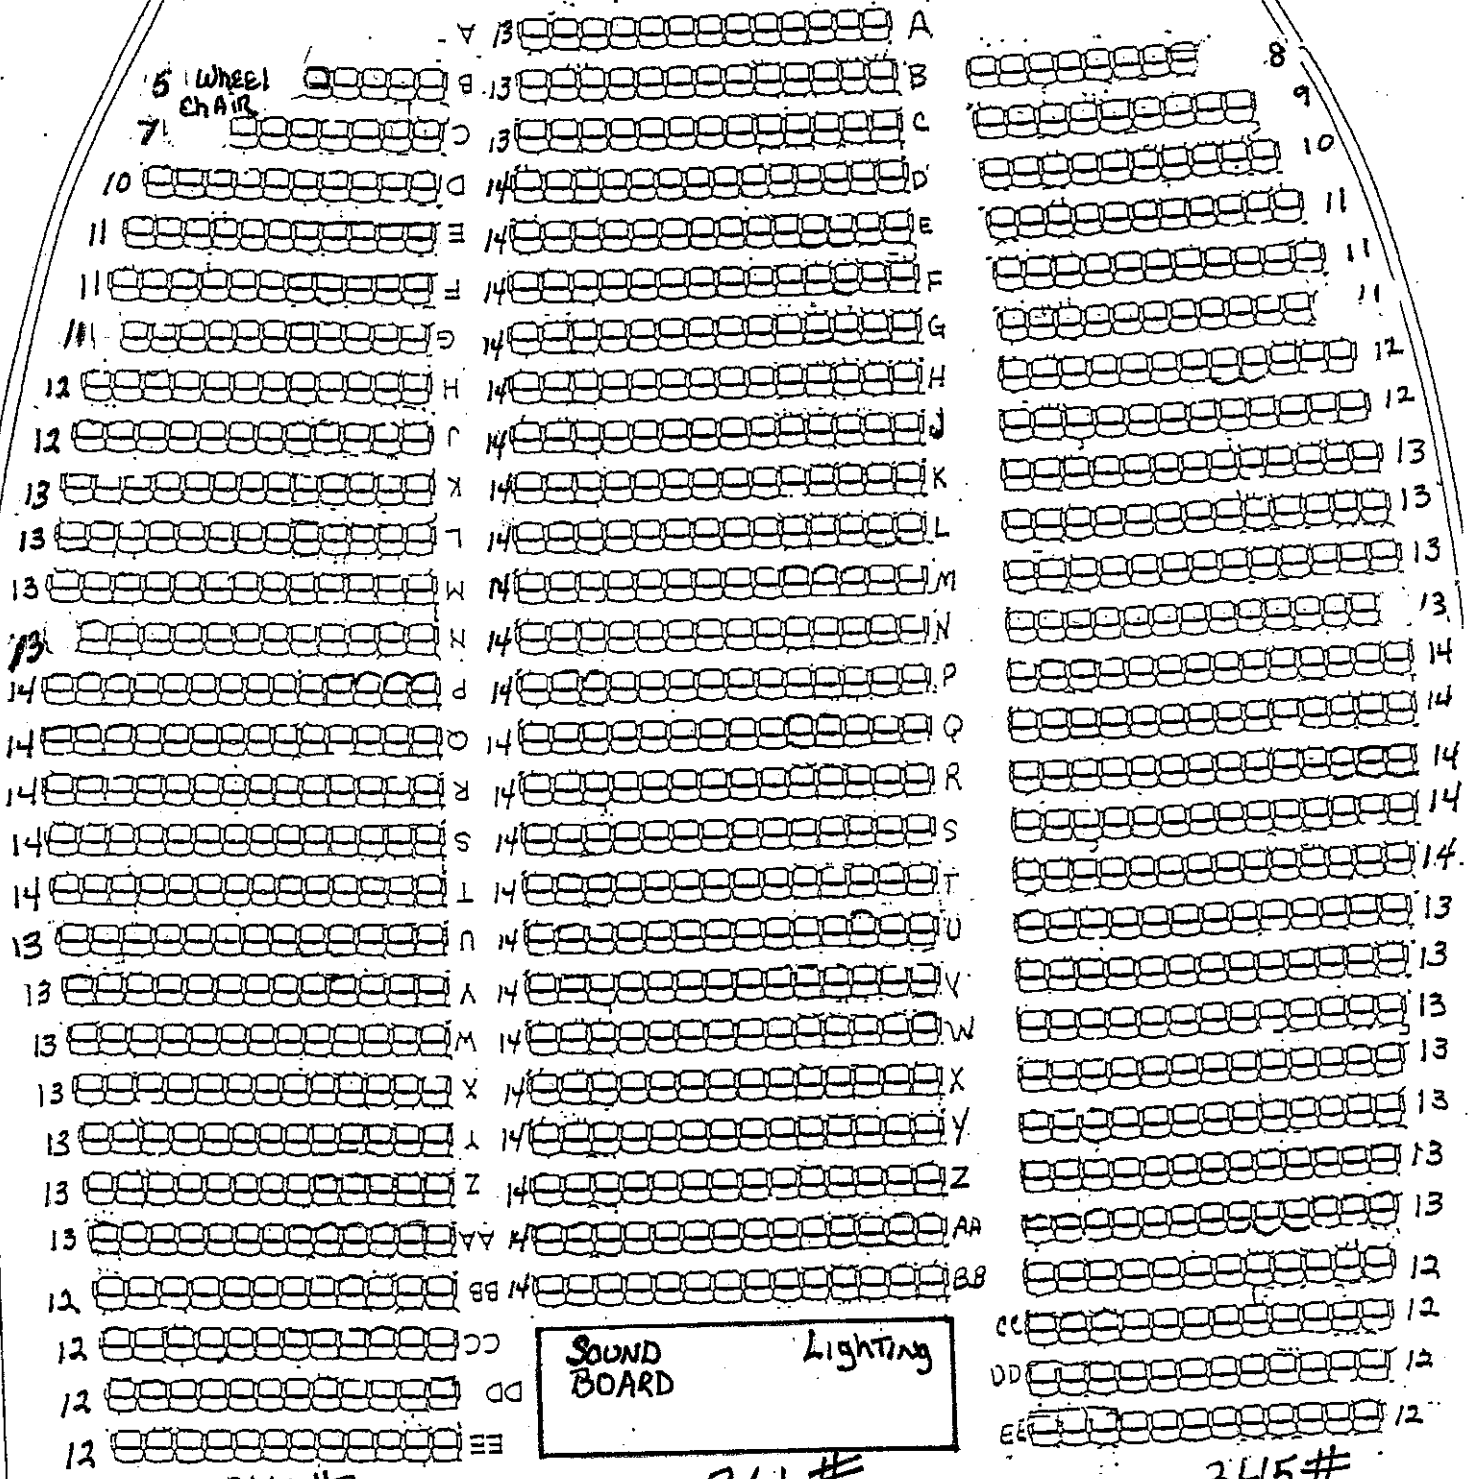

TOTAL SEATING
1046

STAIR

5 Wheel
CHAIR

340#

361#

345#