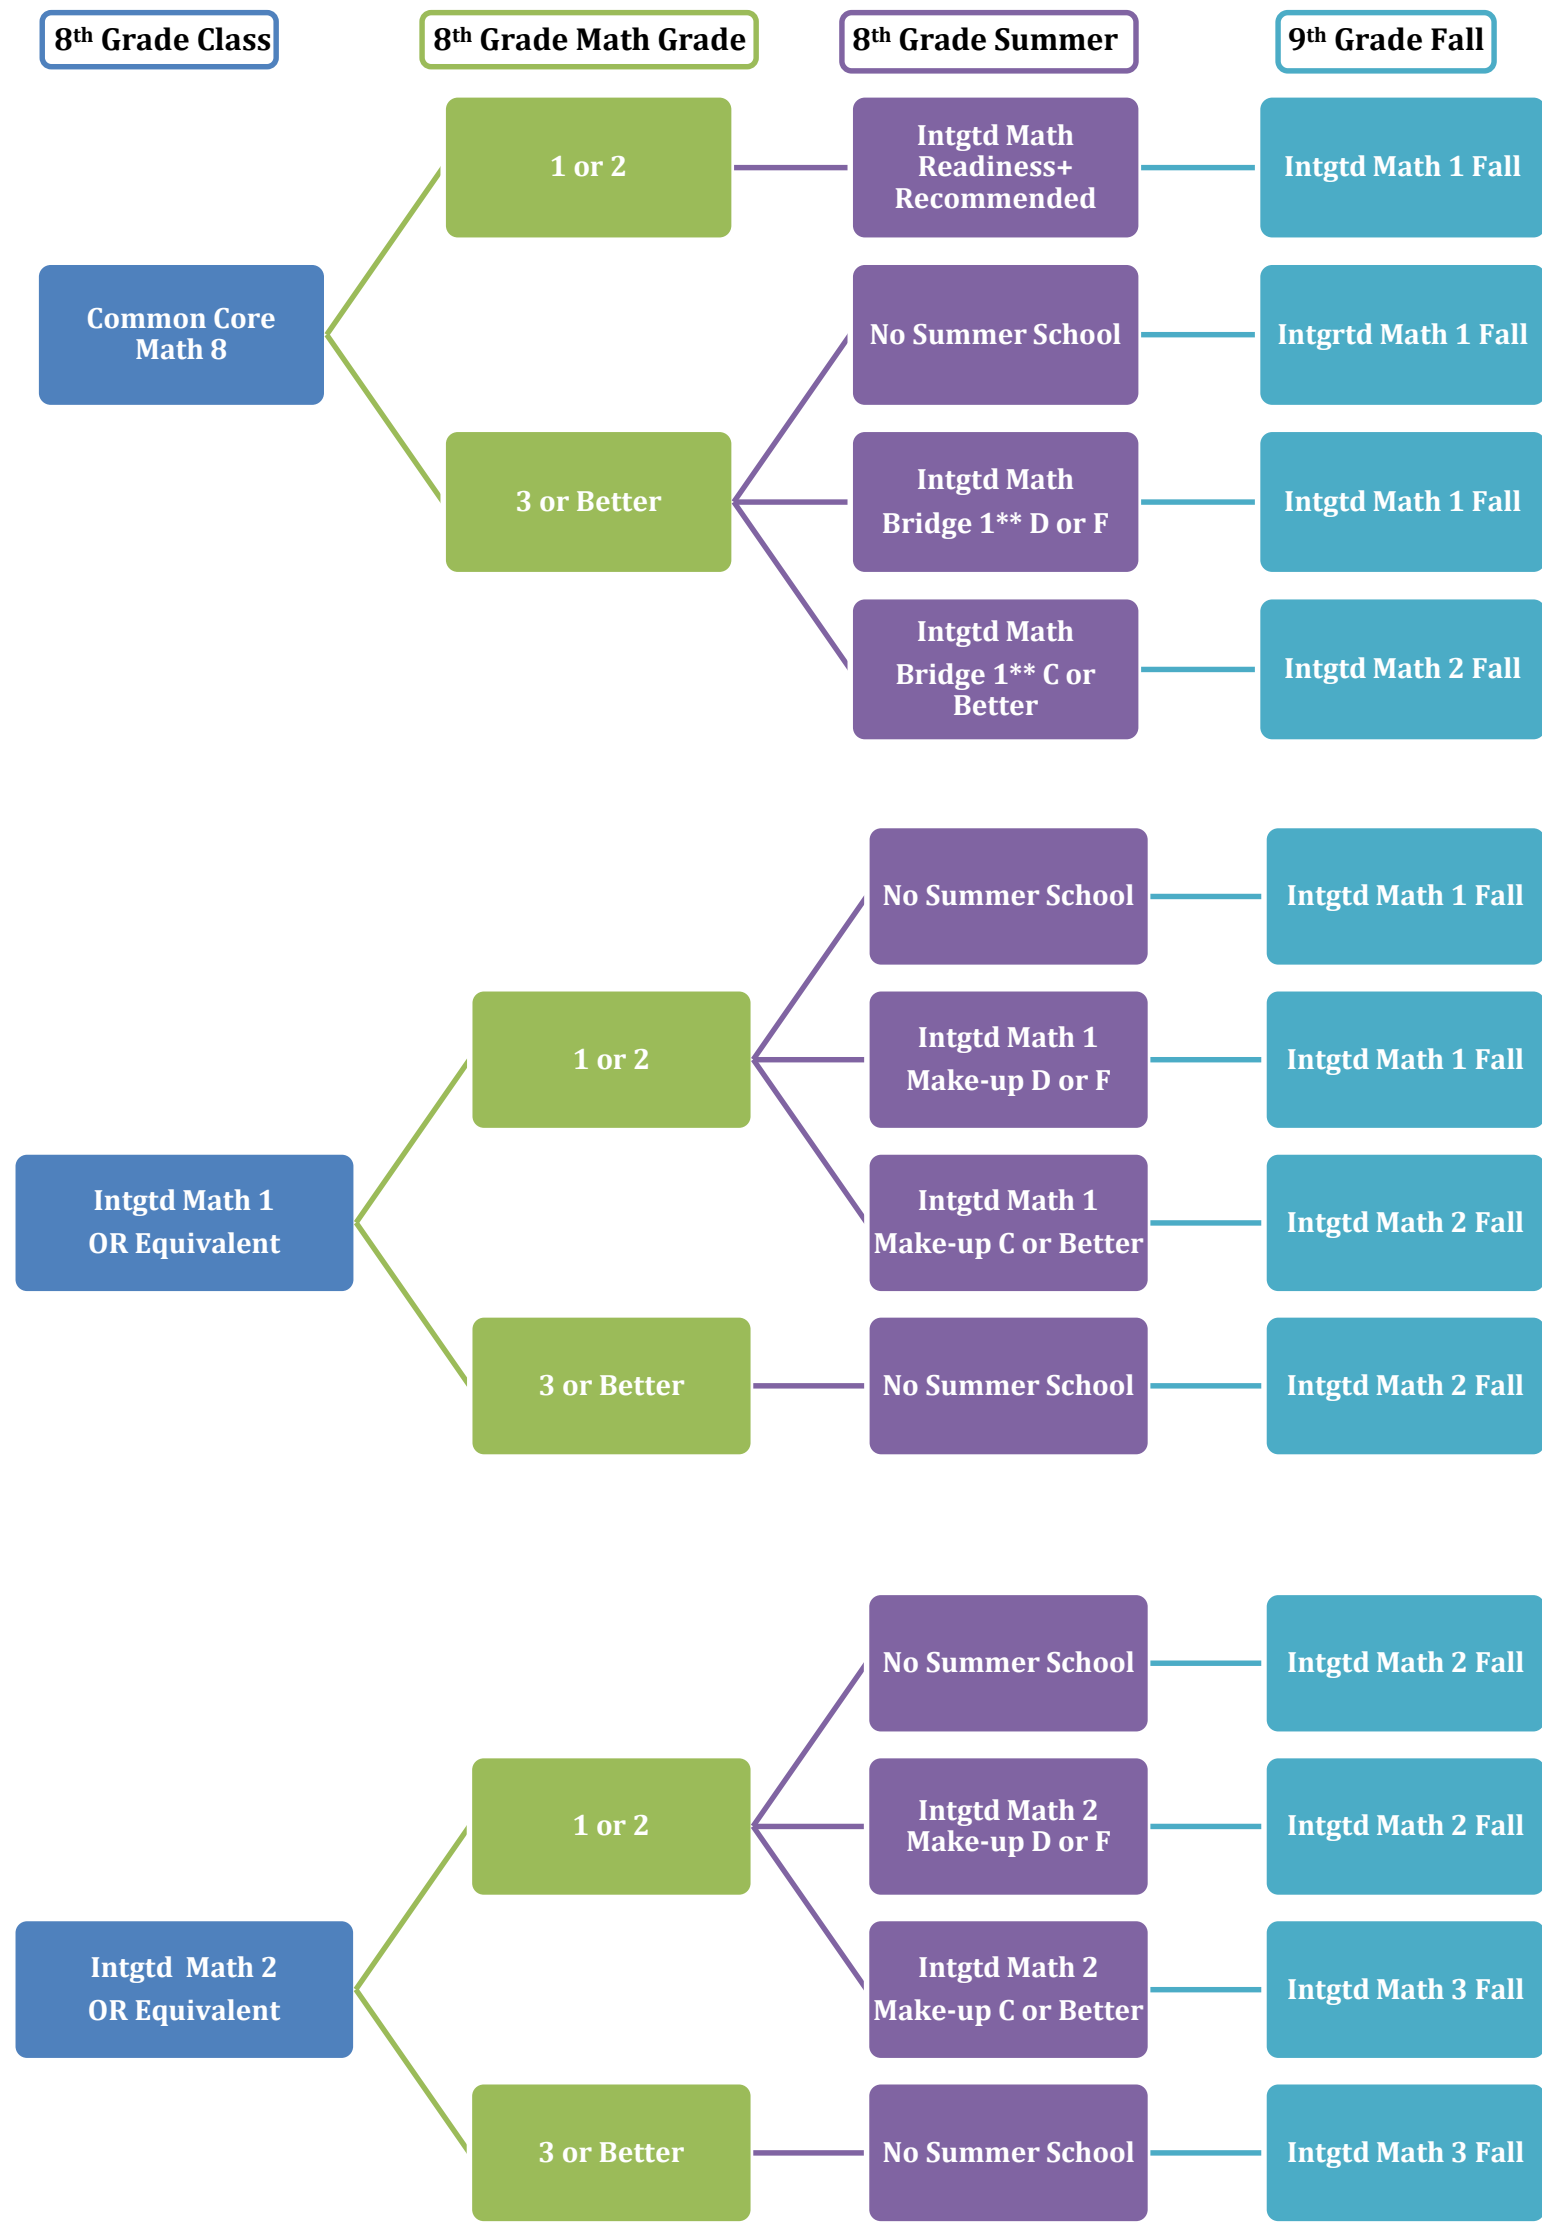

EMUHSD Grade 8 Math Progression Chart

(+) **Intgtd Math Readiness** is a 1 semester summer course intended to prepare incoming 9th grade students for Integrated Math 1.

(**) **Intgtd Math Bridge 1** is a 1 semester summer course intended to prepare incoming 9th grade students for Integrated Math 2 who have not completed Integrated Math 1.