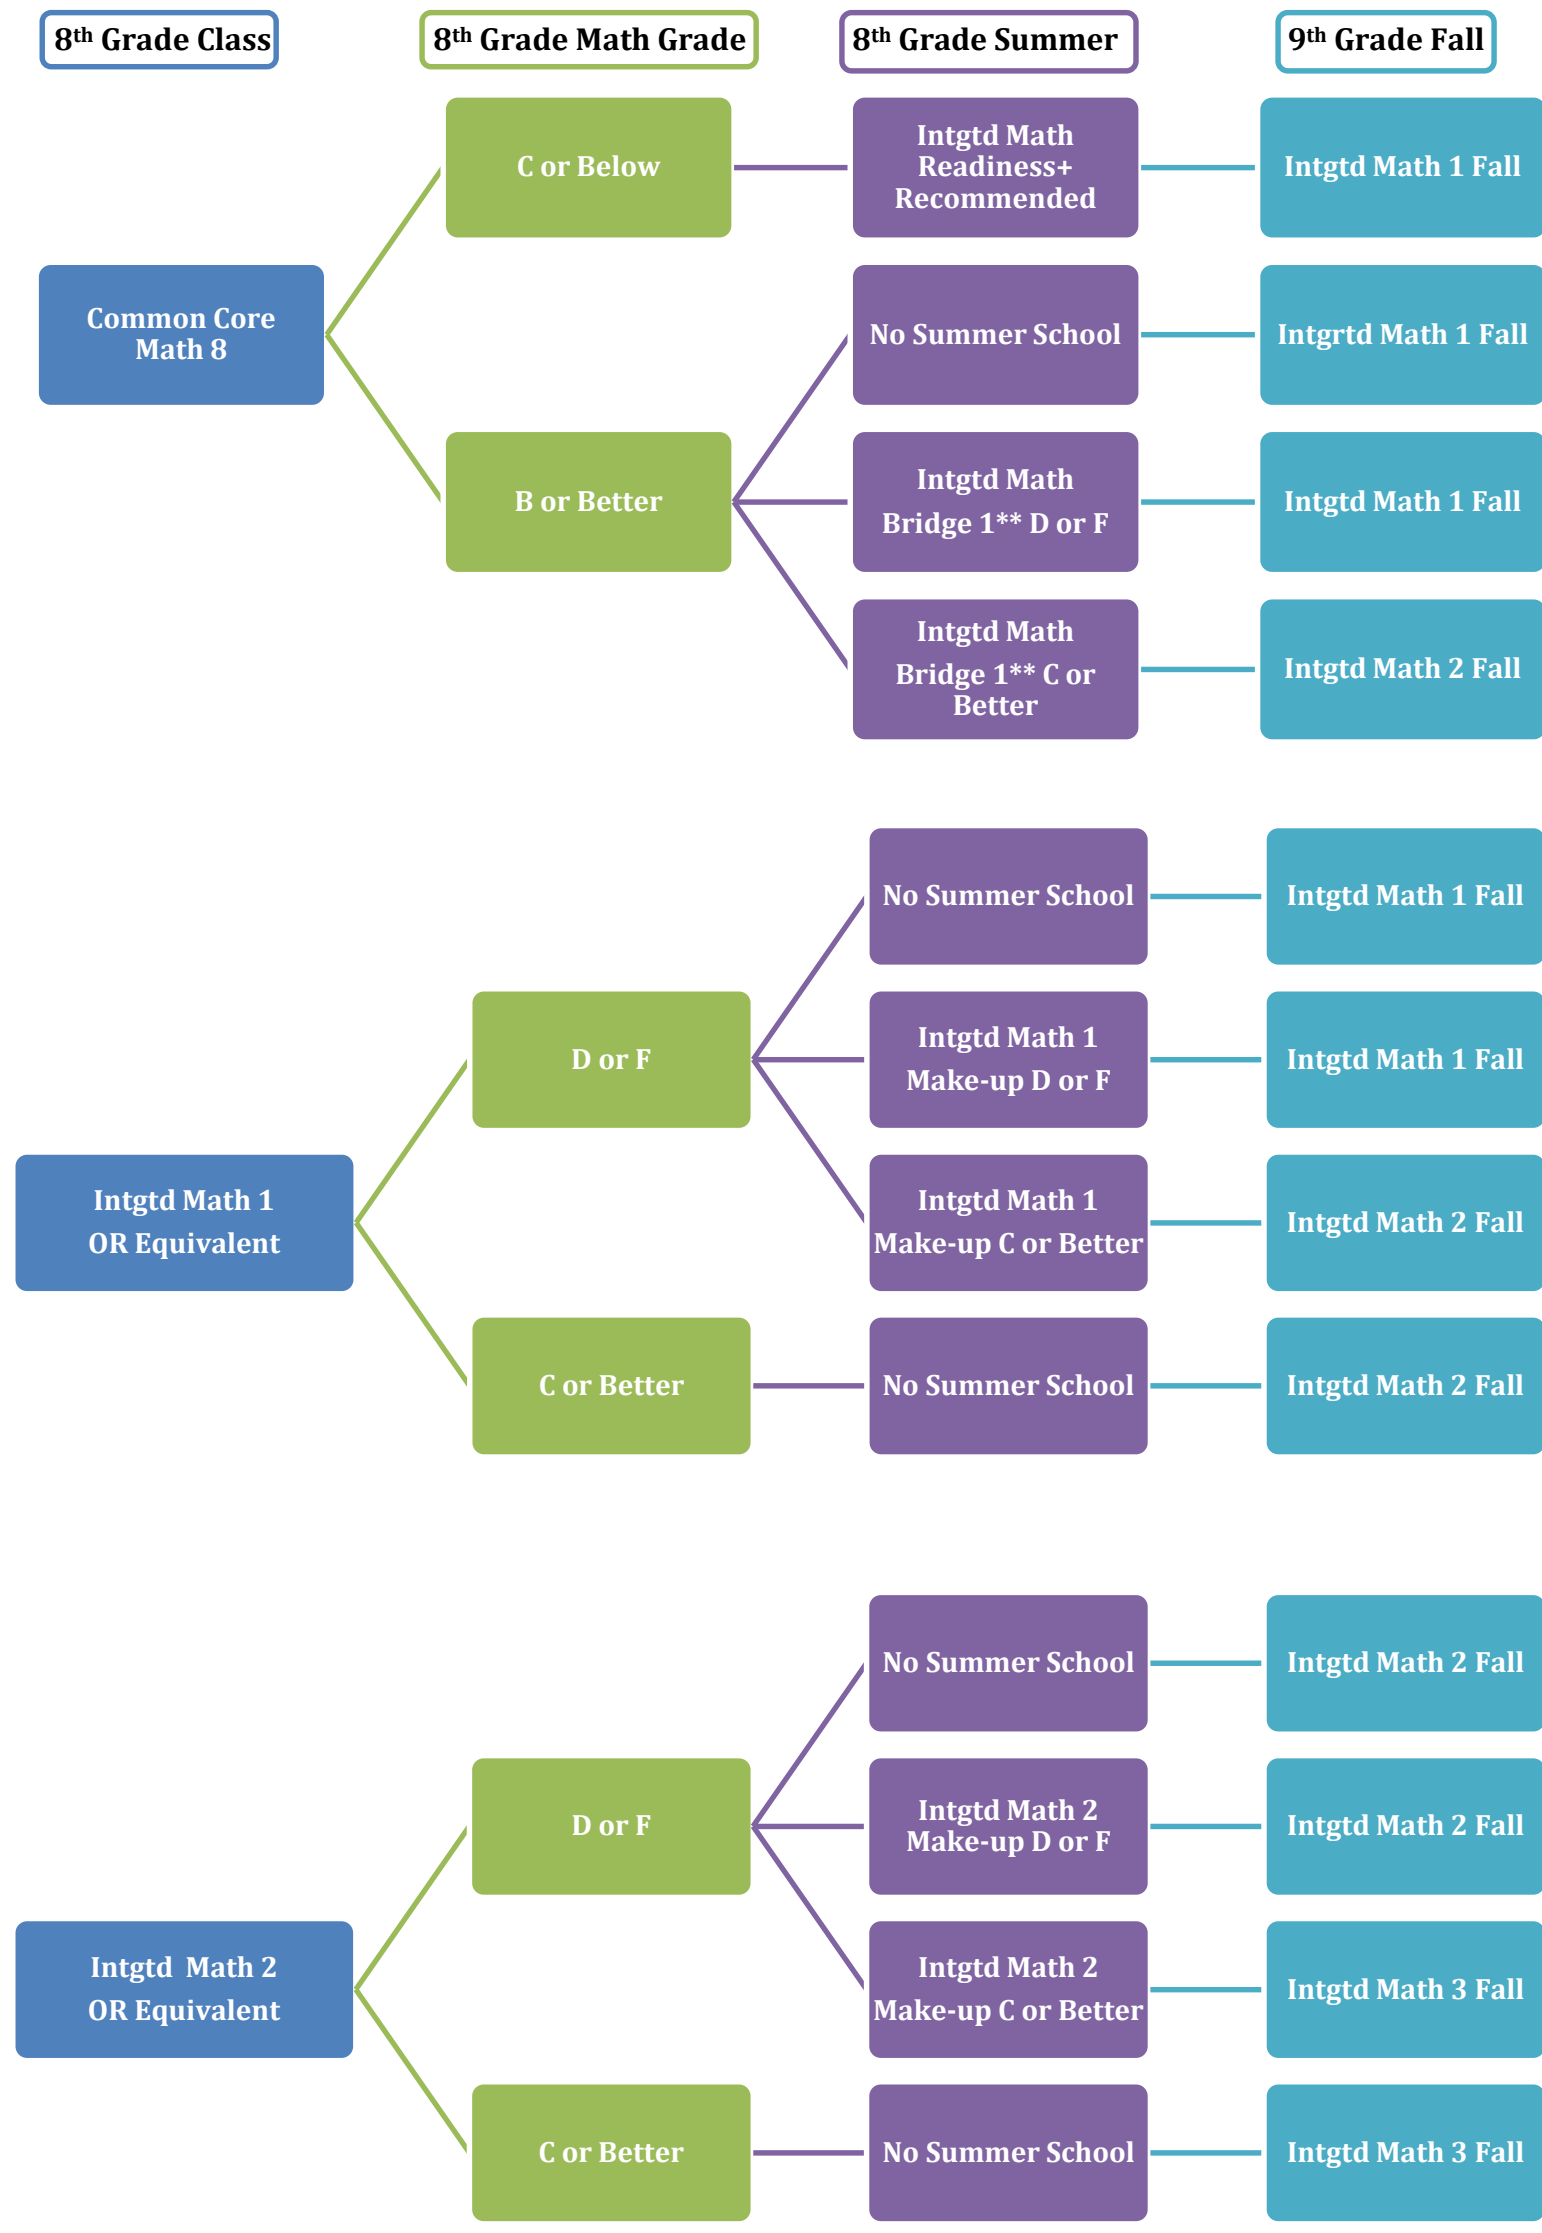

EMUHSD Grade 8 Math Progression Chart

(+) **Intgtd Math Readiness** is a 1 semester summer course intended to prepare incoming 9th grade students for Integrated Math 1.

(**) **Intgtd Math Bridge 1** is a 1 semester summer course intended to prepare incoming 9th grade students for Integrated Math 2 who have not completed Integrated Math 1.